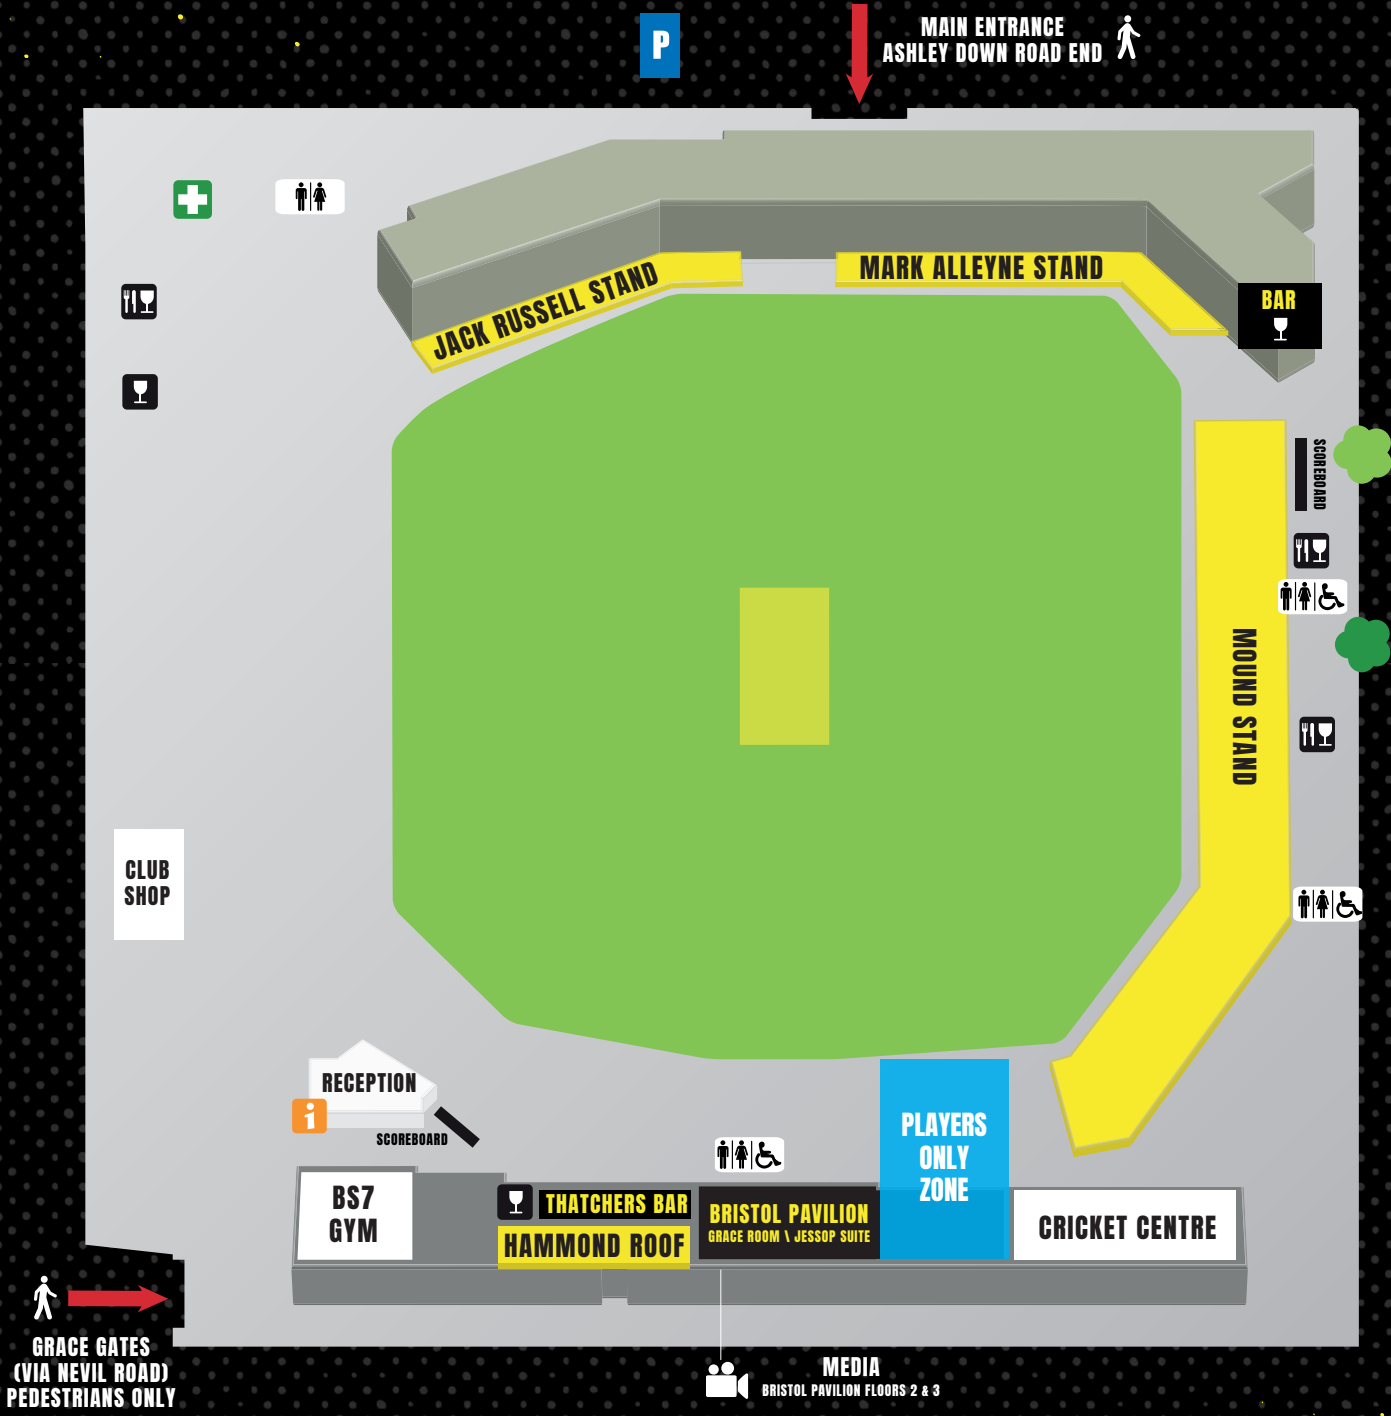

BRISTOL COUNTY GROUND MAP

1870  ~~2020~~ 2021