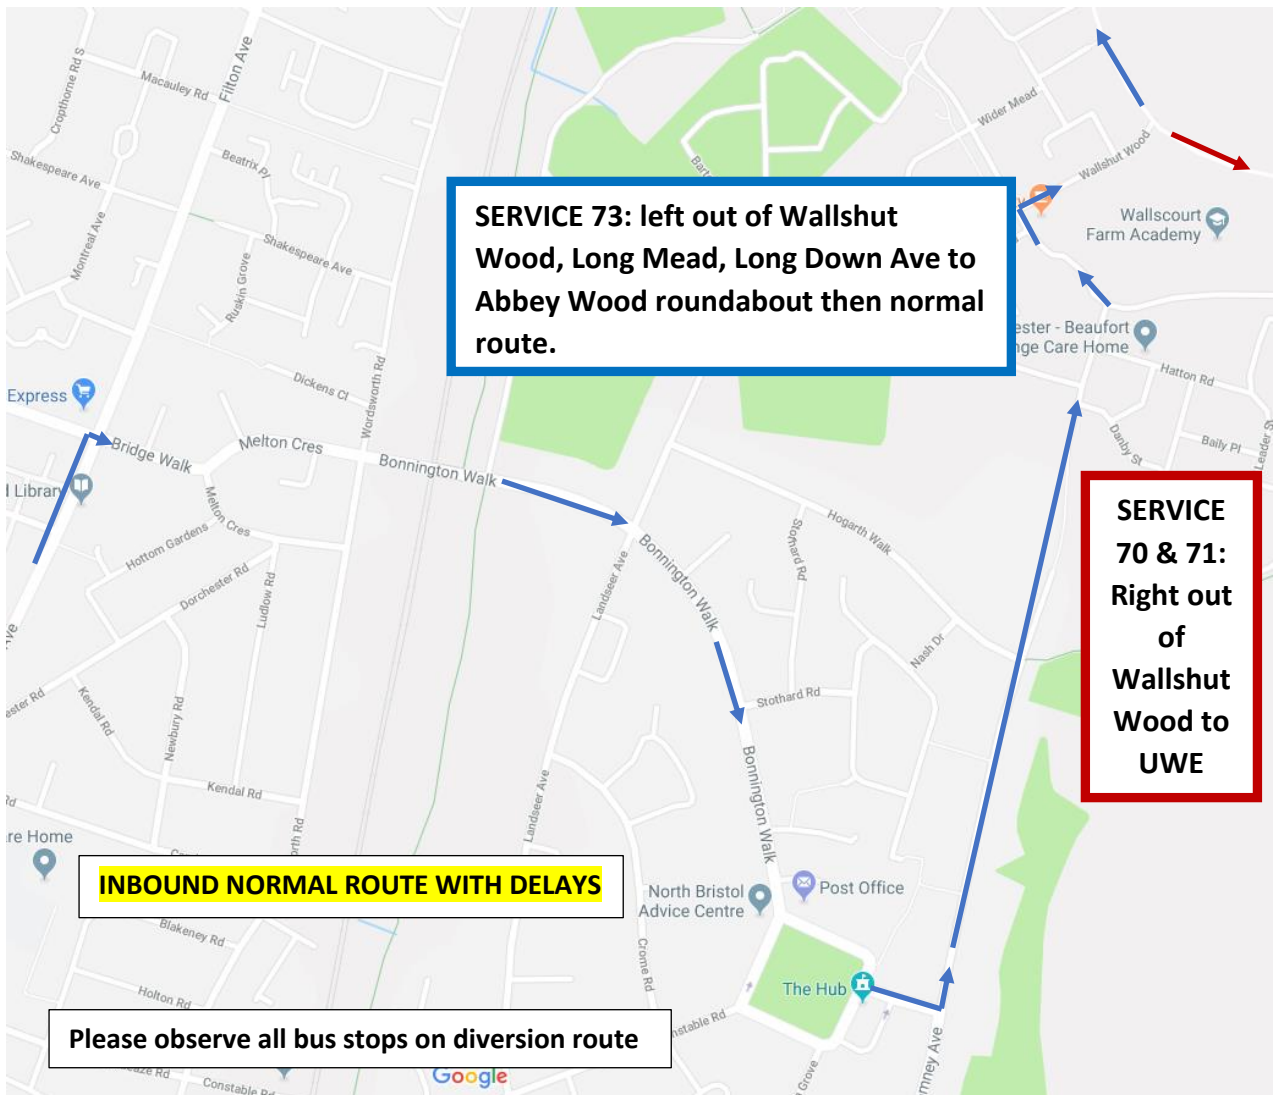

ROAD CLOSURE

ROAD CLOSURE

STATION ROAD, FILTON - BRISTOL

SERVICE 70, 71 & 73

Posted on

Friday 6th July

Remove by

Until further notice