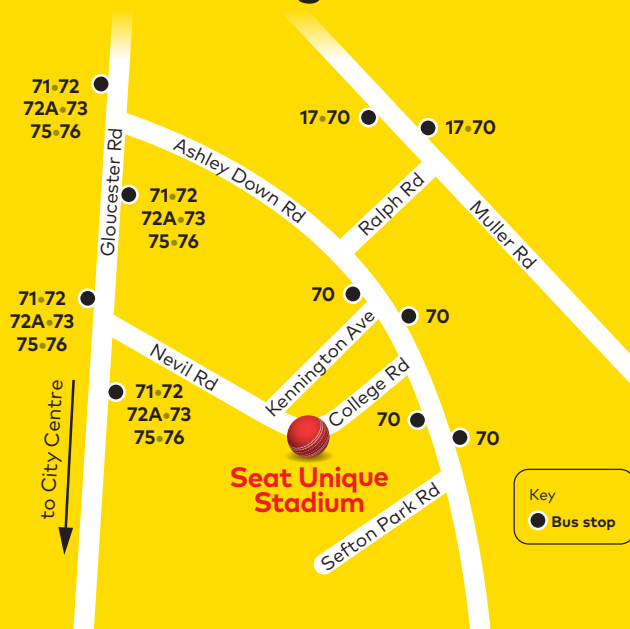

OWZAT

for great value travel?

We've got the ideal ticket for you...

- **2-Trip** - perfect to just go there and back for **only £4^{.30}**
- **FirstDay** - get unlimited travel on all First buses until 4.29am the following morning for **just £5^{.30}**
- **Group FirstDay** - go with mates and get unlimited travel for up to 5 people of any age, all day for **only £10^{.60}**

Where to get the bus

Visit www.firstbus.co.uk/bristol for the latest timetables after this date or download the First Bus app.

Service	Key destinations	Frequency					Closest stop to cricket ground
		Monday-Friday		Saturday		Sunday	
		Daytime	Evening	Daytime	Evening	inc pub holidays	
17	Keynsham – Longwell Green – Hanham – Kingswood – Staple Hill – Fishponds – Southmead	30 mins	60 mins	60 mins	60 mins	60 mins	Muller Rd outside Lidl
70	City Centre – Ashley Down Road – Filton Ave – UWE Frenchay	20 mins 30 mins off-peak	30 mins hourly through the night	20 mins	30 mins hourly through the night	30 mins hourly through the night	Ashley Down Rd at Kennington Ave & Sefton Park Rd
71	Hengrove – Bedminster – City Centre – Gloucester Road – Horfield – UWE Frenchay (UWE Mon-Fri only)	20 mins	30 mins	20 mins	30 mins	No service	Gloucester Rd at Nevil Rd
72 72A	Temple Meads ⇄ – City Centre (72) – BRI Hospital (72A) – Blackboy Hill (72A) – Clifton – Redland (72) – Gloucester Road – Lockleaze – UWE Frenchay	30 mins combined	60 mins 72A no service	30 min combined	60 mins 72A no service	60 mins 72A no service	Gloucester Rd at Nevil Rd
73	Temple Meads ⇄ – City Centre – Montpellier – Gloucester Rd – Filton Ave – Bristol Parkway ⇄ – Bradley Stoke – Cribbs Causeway	15 mins 30 mins off-peak	30 mins until approx. 12am	30 mins	60 mins until approx. 12.30am	30 mins hourly through the night	Gloucester Rd at Nevil Rd
75	Hengrove – Bedminster – City Centre – Montpellier – Gloucester Rd – Patchway – Cribbs Causeway	15 mins	60 mins inc. through the night	20 mins	60 mins inc. through the night	30 mins hourly through the night	Gloucester Rd at Nevil Rd
76	Hengrove – Bedminster – City Centre – Montpellier – Gloucester Rd – Southmead – Henbury	15 mins	60 mins inc. through the night	20 mins	60 mins inc. through the night	30 mins hourly through the night	Gloucester Rd at Nevil Rd